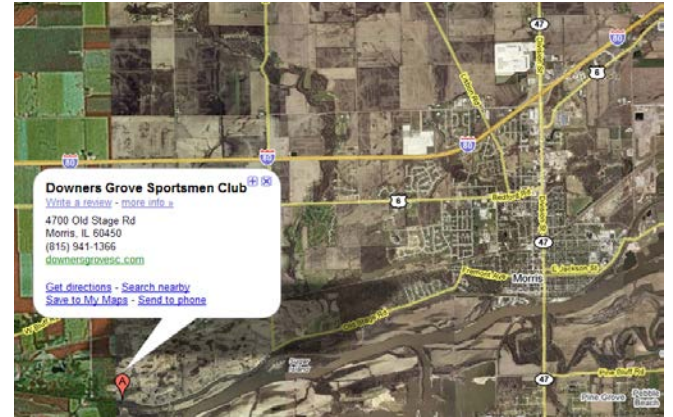

Downers Grove Sportsmen Club
 Write a review · more info
 4700 Old Stage Rd
 Morris, IL 60450
 (815) 941-1366
 downersgrovesc.com
 Get directions · Search nearby
 Save to My Maps · Send to phone

Location

4700 W Old Stage Rd
 P.O. Box 270
 Morris IL 60450
 815.941.1366

dgsc@downersgrovesc.com

Basic Directions:

- I-80 to Route 47
- South to Route 6
- West (right) to Saratoga Rd
- South (left) (continue past Morris Country Club)
- To Old Stage Rd
- Turn right (west) to Club on right